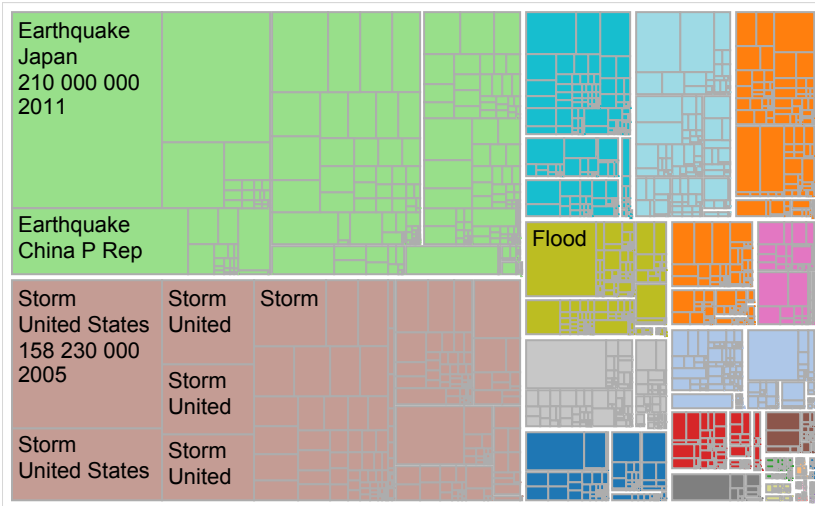

Natural disasters 1900-2015

Disaster type	Region
---------------	--------

Measure Names

- Homeless
- Injured
- Number of Records
- Total affected
- Total damage
- Total deaths

disaster type

All

region

All

disaster type

- Animal accident
- Drought
- Earthquake
- Epidemic
- Extreme temperature
- Flood
- Impact
- Insect infestation
- Landslide
- Mass movement (dry)
- Storm
- Volcanic activity
- Wildfire

Natural disasters 1900-2015

Disaster type	Region
---------------	--------

Measure Names

- Homeless
- Injured
- Number of Records
- Total affected
- Total damage
- Total deaths

disaster type

All

region

All

region

- Australia and New Zeala..
- Caribbean
- Central America
- Central Asia
- Eastern Africa
- Eastern Asia
- Eastern Europe
- Melanesia
- Micronesia
- Middle Africa
- Northern Africa
- Northern America
- Northern Europe