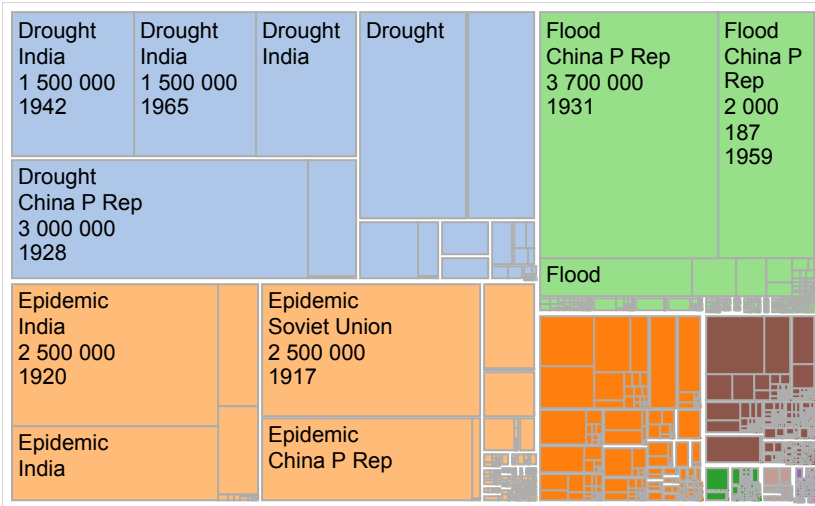

Natural disasters 1900-2015

Disaster type	Region
---------------	--------

Measure Names

- Homeless
- Injured
- Number of Records
- Total affected
- Total damage
- Total deaths

disaster type

All

region

All

disaster type

- Animal accident
- Drought
- Earthquake
- Epidemic
- Extreme temperature
- Flood
- Impact
- Insect infestation
- Landslide
- Mass movement (dry)
- Storm
- Volcanic activity
- Wildfire

Natural disasters 1900-2015

Disaster type	Region
---------------	--------

Measure Names

- Homeless
- Injured
- Number of Records
- Total affected
- Total damage
- Total deaths

disaster type

All

region

All

region

- Australia and New Zeala..
- Caribbean
- Central America
- Central Asia
- Eastern Africa
- Eastern Asia
- Eastern Europe
- Melanesia
- Micronesia
- Middle Africa
- Northern Africa
- Northern America
- Northern Europe